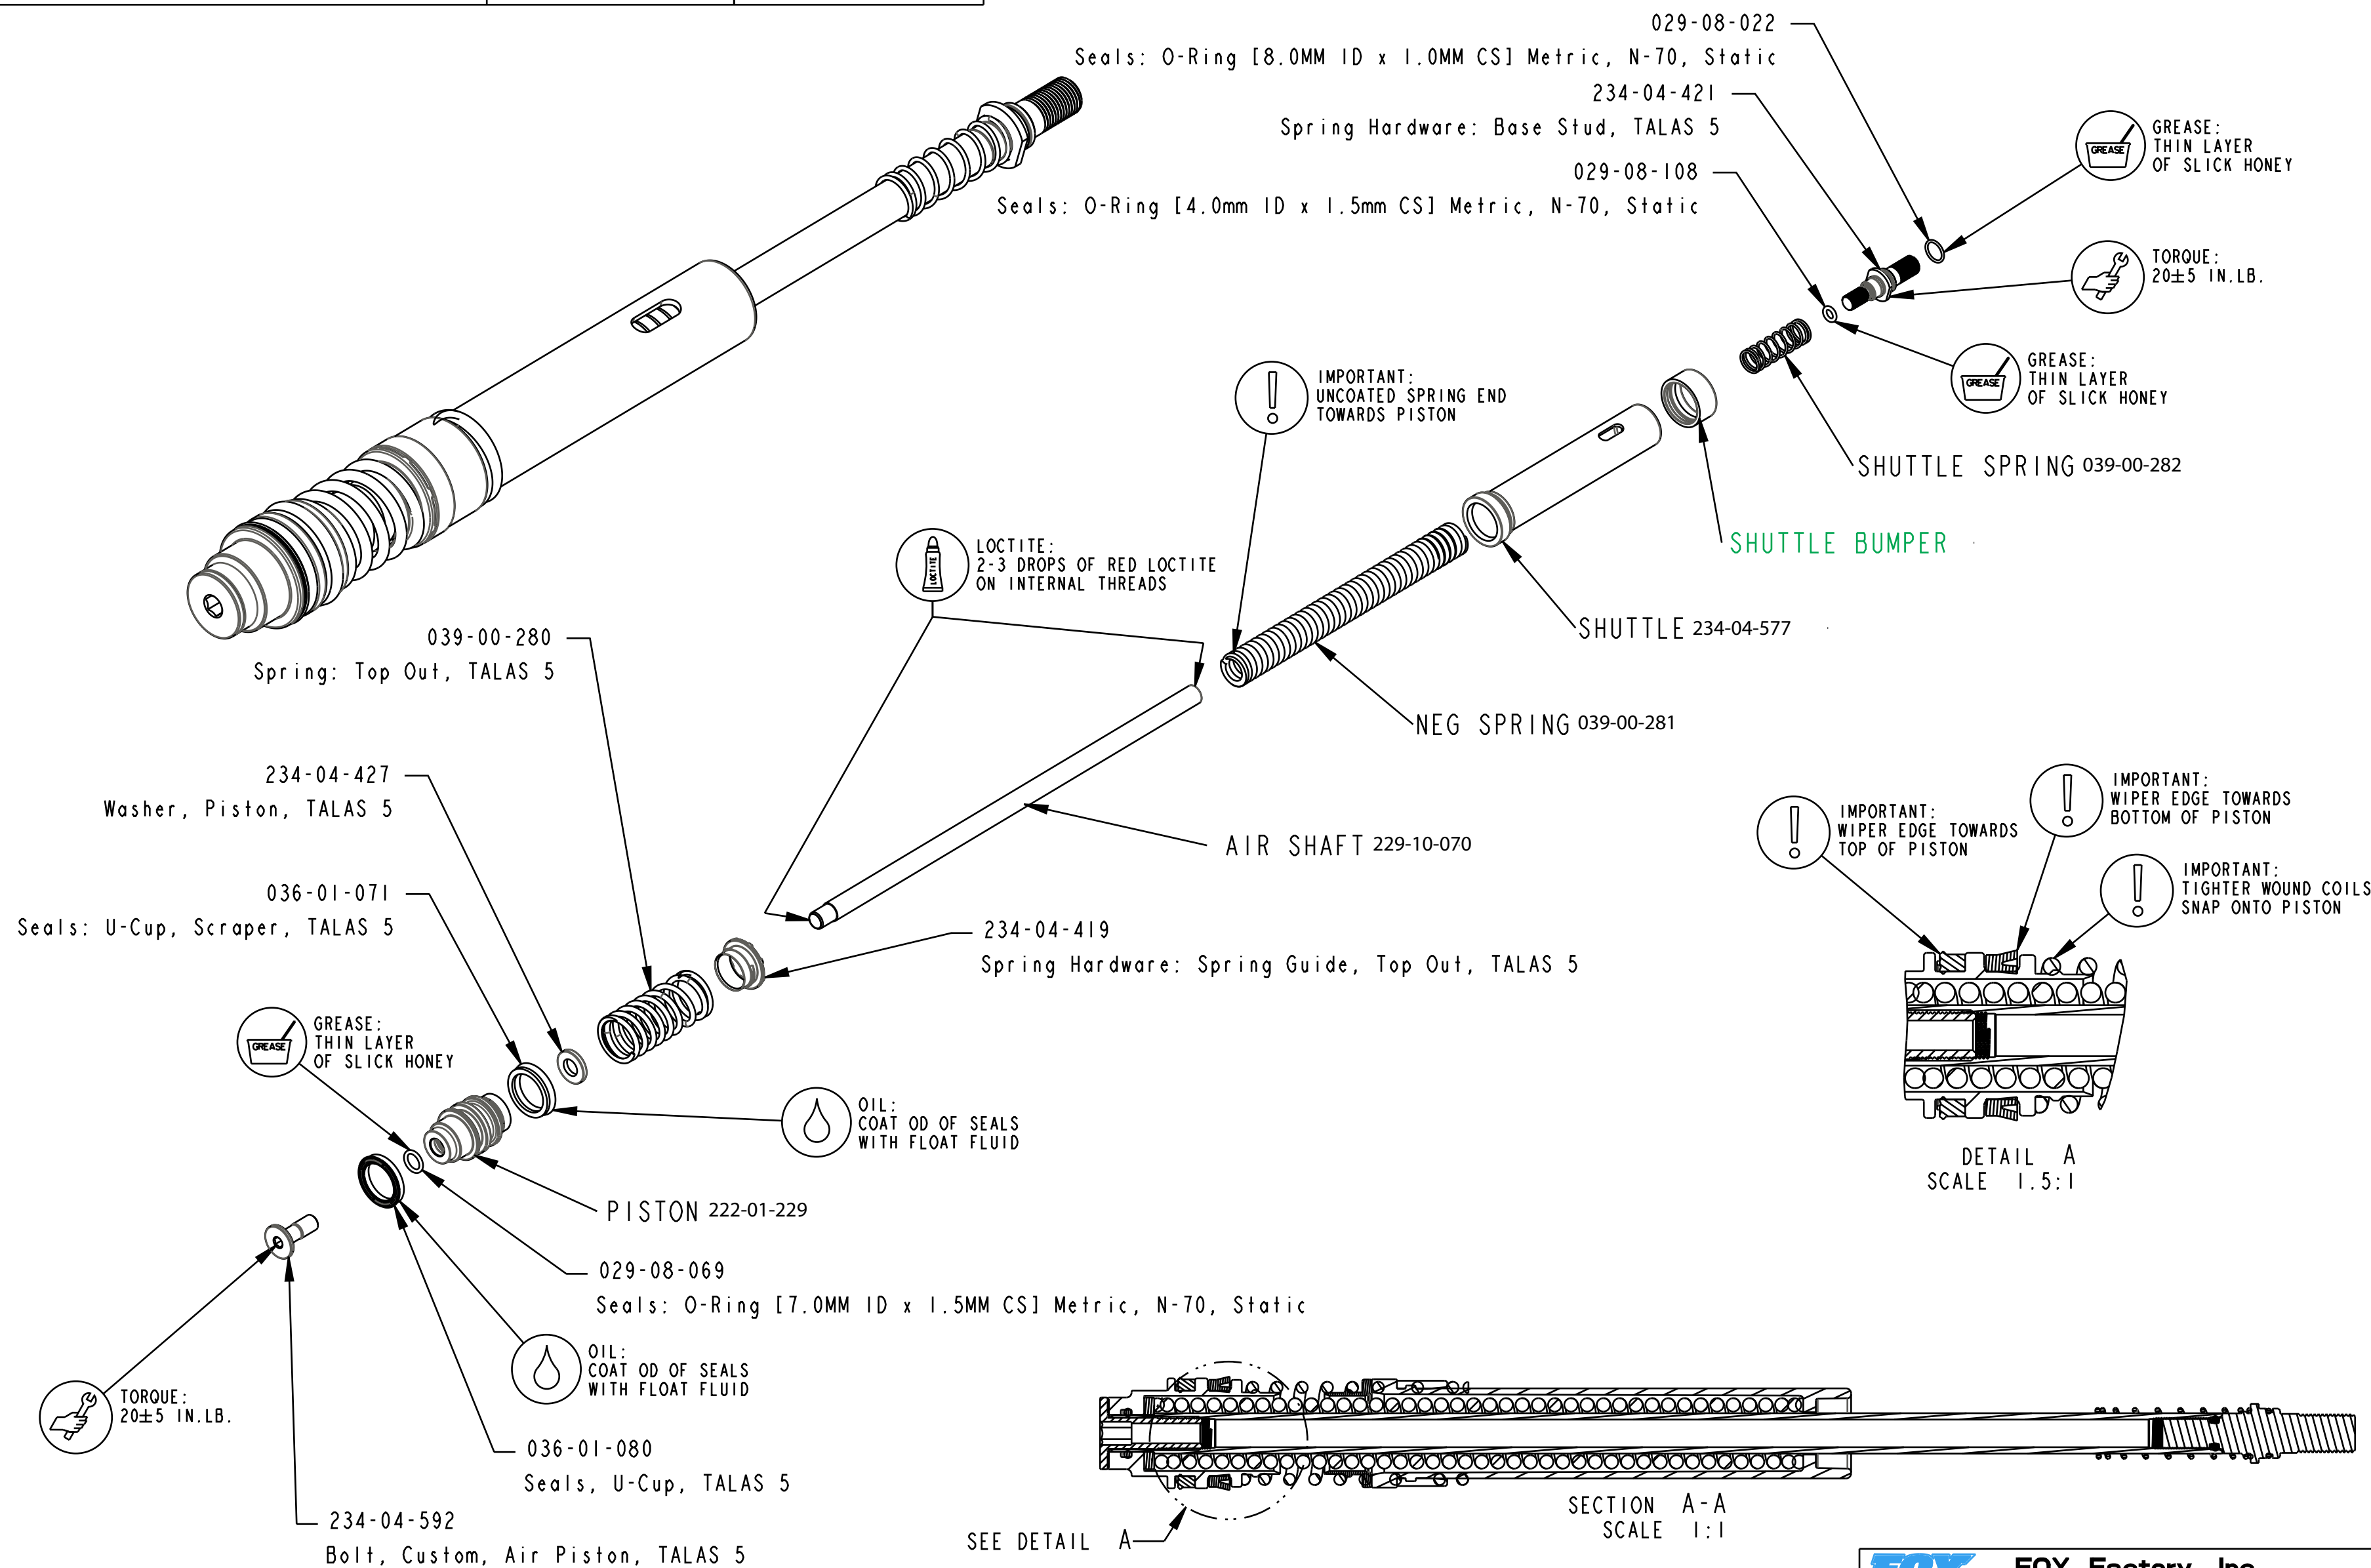

PART NUMBER	DESCRIPTION	SHUTTLE BUMPER	SHUTTLE SPRING
820-02-190-KIT	Air Shaft Assy, TALAS 5, 32,26/27.5 150	234-23-010	039-00-282
820-02-191-KIT	Air Shaft Assy, TALAS 5, 32,26/27.5 140	234-23-011	039-00-282
820-02-192-KIT	Air Shaft Assy, TALAS 5, 32,26/27.5 130	234-23-012	039-00-282

FOX Factory, Inc. Ph 831-768-1100
 130 Hangar Way, Watsonville, CA 95076 USA Fax 831-768-9312

TITLE
**32mm 26in./27.5in.TALAS 5,
 Air Shaft Assembly**

SIZE DWG. NO.
C

PLOT SCALE 1:2 SHEET 1 OF 1

- PROPRIETARY -
 THIS DOCUMENT CONTAINS CONFIDENTIAL, PROPRIETARY INFORMATION
 THAT IS FOX PROPERTY. DO NOT DISCLOSE TO OR DUPLICATE
 FOR OTHERS EXCEPT AS AUTHORIZED BY FOX.